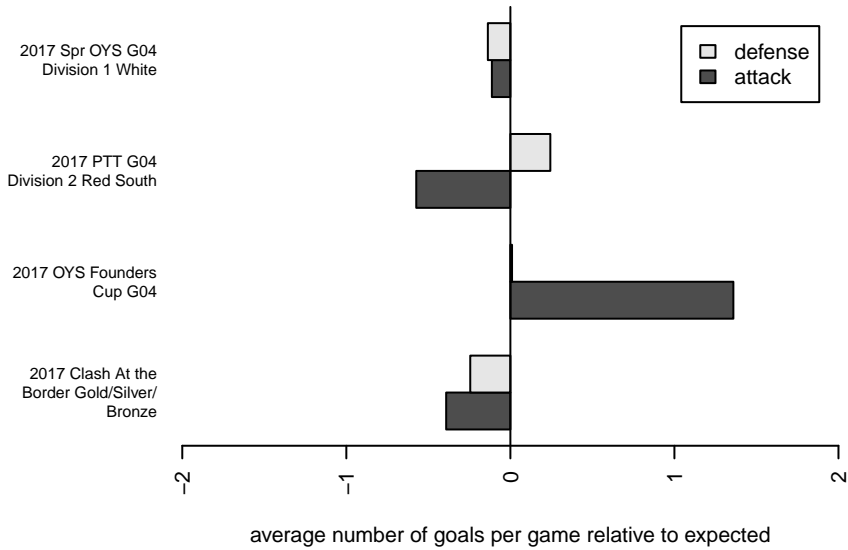

# Crossfire OR CUSC Red G04

Crossfire Oregon  
 Clackamas, OR  
 G04 total strength=1085  
 attack=3.86 defense=1.86  
 fall league = PTT G04 Div 2 Red South  
 spr league = Spr OYS G04 Div 1 White  
 notes= Sale 2015

**Crossfire OR CUSC Red G04**  
 Dots are actual minus expected GF (blue circles) and GA (red triangles).  
 Blue line is smoothed change in attack strength. Red is smoothed change in defense strength.

**attack and defense variance (black dot)  
relative to other teams  
and top 10 in region**

**attack and defense rating  
relative to others at age  
and all opponents in last 13 months**

**Performance relative to 13 month average**