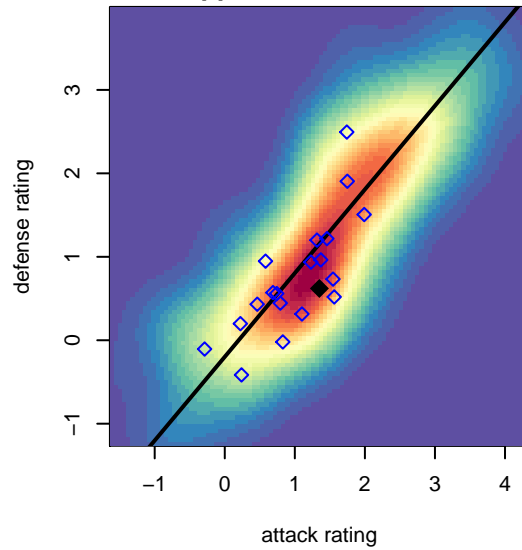

# Crossfire OR CUSC Red G04

Crossfire Oregon  
 Clackamas, OR  
 G04 total strength=1085  
 attack=3.86 defense=1.86  
 fall league = PTT G04 Div 2 Red South  
 spr league = Spr OYS G04 Div 1 White  
 notes= Sale 2015

alt names used:  
 CLACKAMAS UNITED U14 RED LE – HARRIS  
 CLACKAMAS UNITED U14 RED LE – HARRIS  
 CUSC 04G Le  
 CUSC 04G Le  
 CUSC 04G Le

Venues played:  
 2017 Clash At the Border Gold/Silver/Bronze  
 2017 Summer Slam Division 2 Gold/Silver  
 2017 PTT G04 Division 2 Red South  
 2017 OYS Founders Cup G04  
 2017 Spr OYS G04 Division 1 White

**Crossfire OR CUSC Red G04**  
 Dots are actual minus expected GF (blue circles) and GA (red triangles).  
 Blue line is smoothed change in attack strength. Red is smoothed change in defense strength.

**attack and defense variance (black dot)  
relative to other teams  
and top 10 in region**

**attack and defense rating  
relative to others at age  
and all opponents in last 13 months**

**Performance relative to 13 month average**