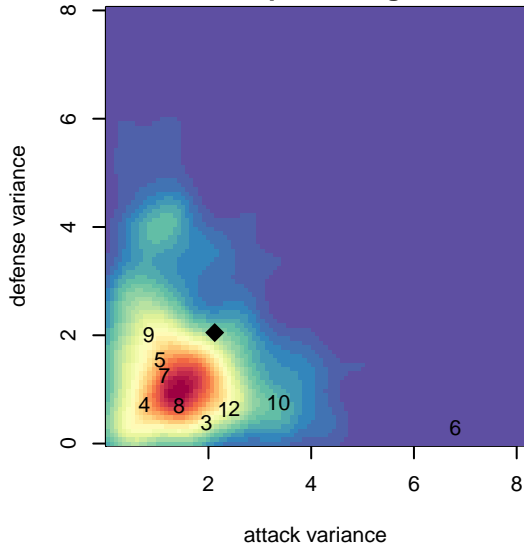

**attack and defense variance (black dot)
relative to other teams
and top 10 in region**