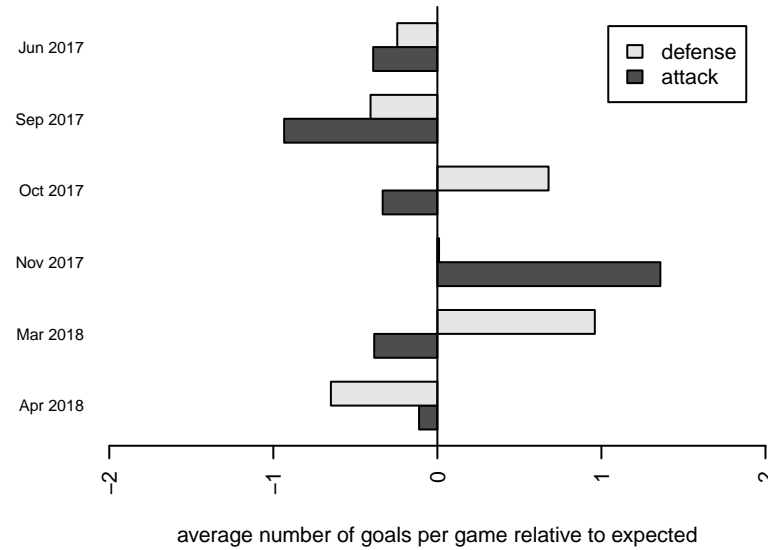

Performance relative to 13 month average