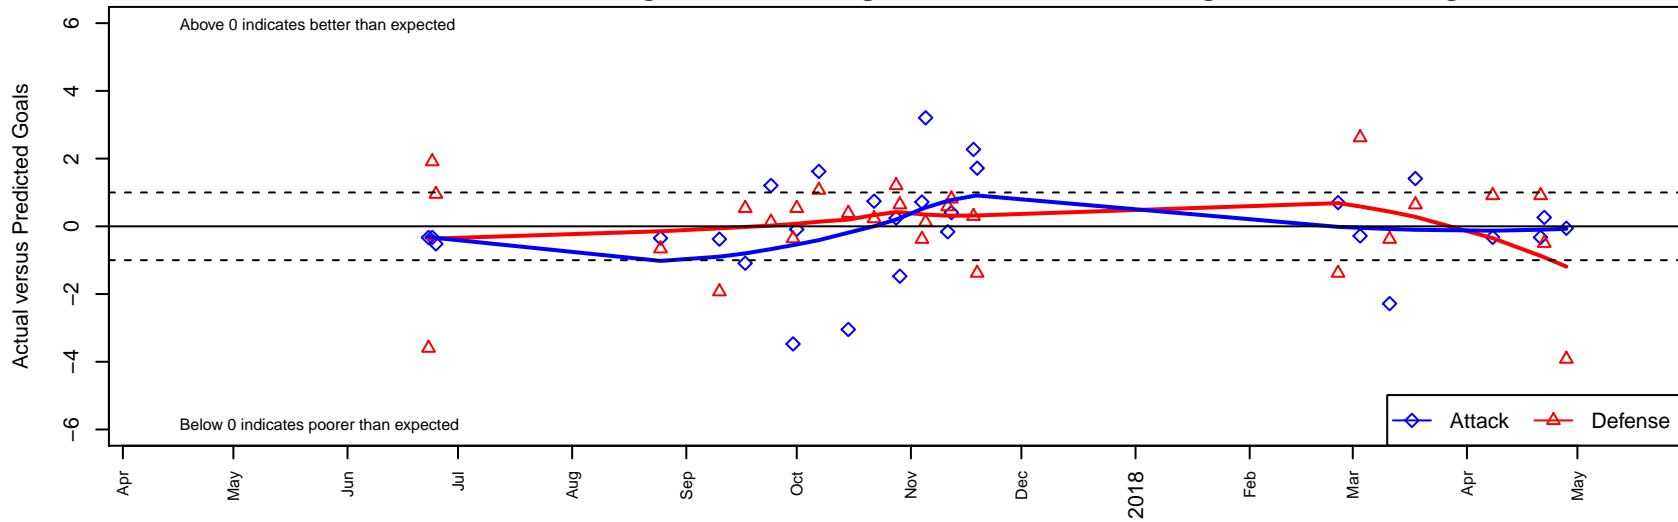

# Crossfire OR CUSC Red G04

Crossfire Oregon  
 Clackamas, OR  
 G04 total strength=1085  
 attack=3.86 defense=1.86  
 fall league = PTT G04 Div 2 Red South  
 spr league = Spr OYS G04 Div 1 White  
 notes= Sale 2015

alt names used:  
 CLACKAMAS UNITED U14 RED LE – HARRIS  
 CLACKAMAS UNITED U14 RED LE – HARRIS  
 CUSC 04G Le  
 CUSC 04G Le  
 CUSC 04G Le

Venues played:  
 2017 Clash At the Border Gold/Silver/Bronze  
 2017 Summer Slam Division 2 Gold/Silver  
 2017 PTT G04 Division 2 Red South  
 2017 OYS Founders Cup G04  
 2017 Spr OYS G04 Division 1 White

**Crossfire OR CUSC Red G04**  
 Dots are actual minus expected GF (blue circles) and GA (red triangles).  
 Blue line is smoothed change in attack strength. Red is smoothed change in defense strength.

**attack and defense variance (black dot)  
relative to other teams  
and top 10 in region**

**attack and defense rating  
relative to others at age  
and all opponents in last 13 months**

**Performance relative to 13 month average**