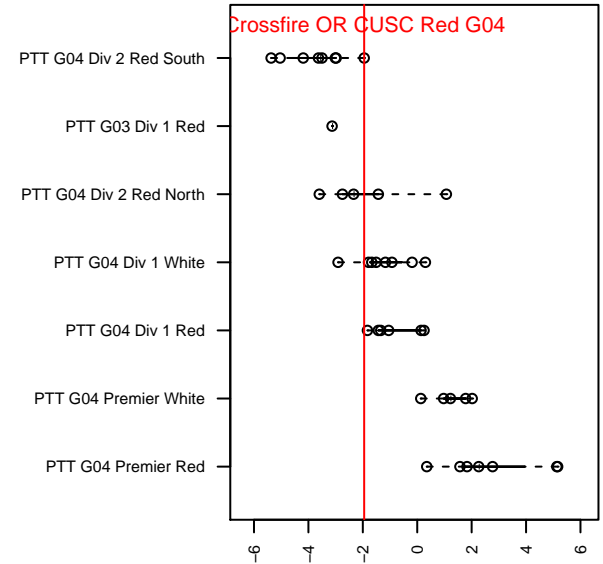

# Crossfire OR CUSC Red G04

Crossfire Oregon  
 Clackamas, OR  
 G04 total strength=1085  
 attack=3.86 defense=1.86  
 fall league = PTT G04 Div 2 Red South  
 spr league = Spr OYS G04 Div 1 White  
 notes= Sale 2015

alt names used:  
 CLACKAMAS UNITED U14 RED LE – HARRIS  
 CLACKAMAS UNITED U14 RED LE – HARRIS  
 CUSC 04G Le  
 CUSC 04G Le  
 CUSC 04G Le

Venues played:  
 2017 Clash At the Border Gold/Silver/Bronze  
 2017 Summer Slam Division 2 Gold/Silver  
 2017 PTT G04 Division 2 Red South  
 2017 OYS Founders Cup G04  
 2017 Spr OYS G04 Division 1 White

**Crossfire OR CUSC Red G04**  
 Dots are actual minus expected GF (blue circles) and GA (red triangles).  
 Blue line is smoothed change in attack strength. Red is smoothed change in defense strength.

**attack and defense variance (black dot)  
relative to other teams  
and top 10 in region**

**attack and defense rating  
relative to others at age  
and all opponents in last 13 months**

**Performance relative to 13 month average**